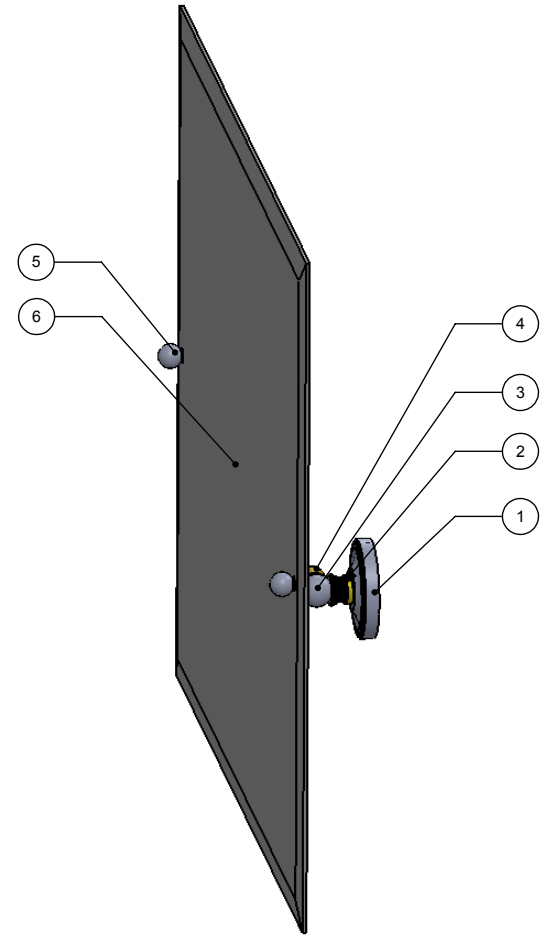

1	BPPR	BACKPLATE	2
2	NKSL-58	SUPPORT	2
3	BL2T-1	BALL SUPPORT	2
4	HBTT-78	TILT	2
5	BLDT1T-34	BALL	2
6	MRRT-93	MIRROR	1

[78.5mm]
3.1in

[558.8mm]
22.0in

[703mm]
27.7in

UNLESS OTHERWISE STATED

.X	±.3mm
.XX	±.15mm
.XXX	±.008mm

COPYRIGHT © Allied Brass 2016

DRAWN	3/23/2016	I.M
CHECKED	3/23/2016	P.D
APPROVED	3/23/2016	R.A

MATERIAL:	BRASS		FINISH	TBD
DESCRIPTION:	MIRROR		QUANTITY	TBD
			DRAWING No.	
			PR-93	
SCALE		1:5.5	SHEET: 01	A4