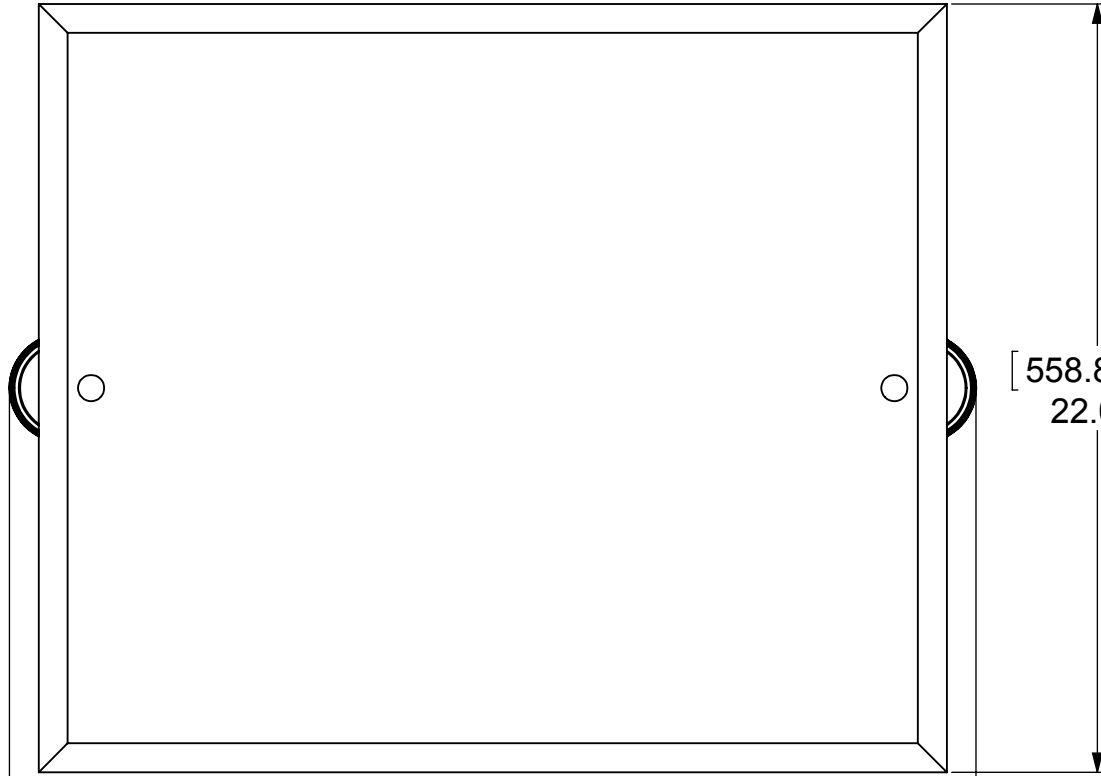

1	BPPR	BACKPLATE	2
2	NKSL-58	SUPPORT	2
3	BL2T-1	BALL SUPPORT	2
4	HBTT-78	TILT	2
5	BLDT1T-34	BALL	2
6	MRRT-93	MIRROR	1

[78.5mm]
3.1in

[558.8mm]
22.0in

[703mm]
27.7in

UNLESS OTHERWISE STATED

.X	±.3mm
.XX	±.15mm
.XXX	±.008mm